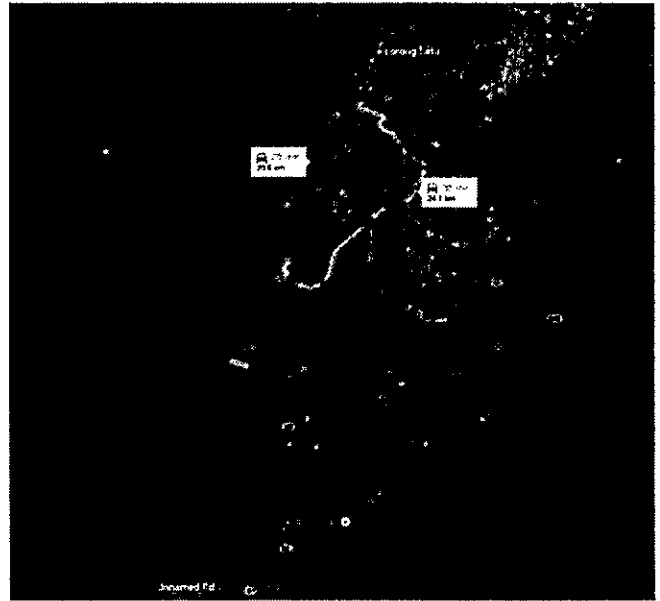

**ZONE 9 – SEASIDE TRAVELLS
BEACH RESORT (Dis 20.6km)**