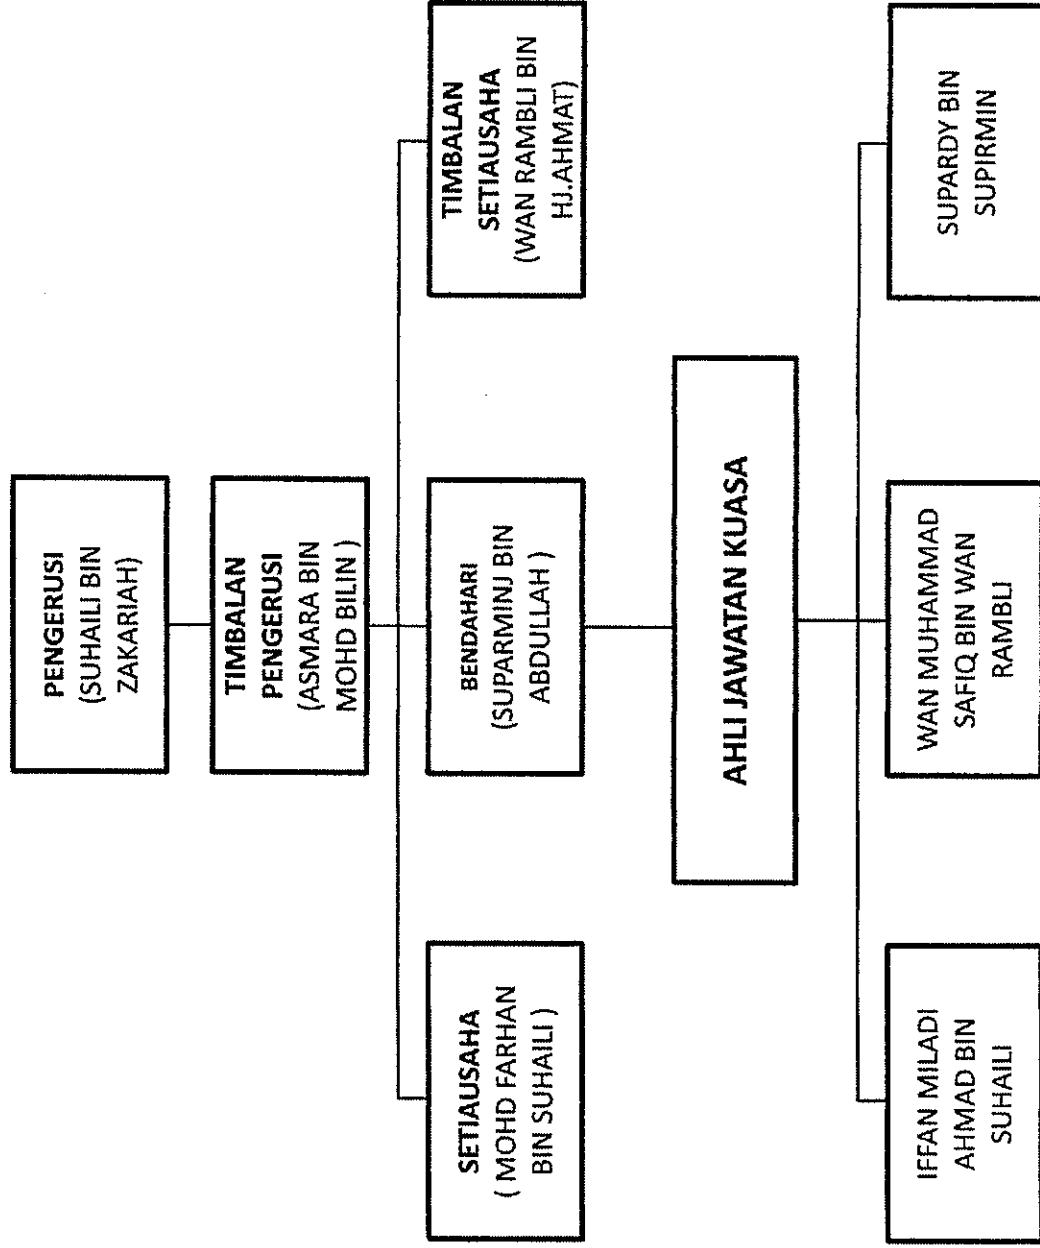

**CARTA ORGANISASI AHLI JAWATAN KUASA PERSATUAN JP. TALSIA
2015-2016**